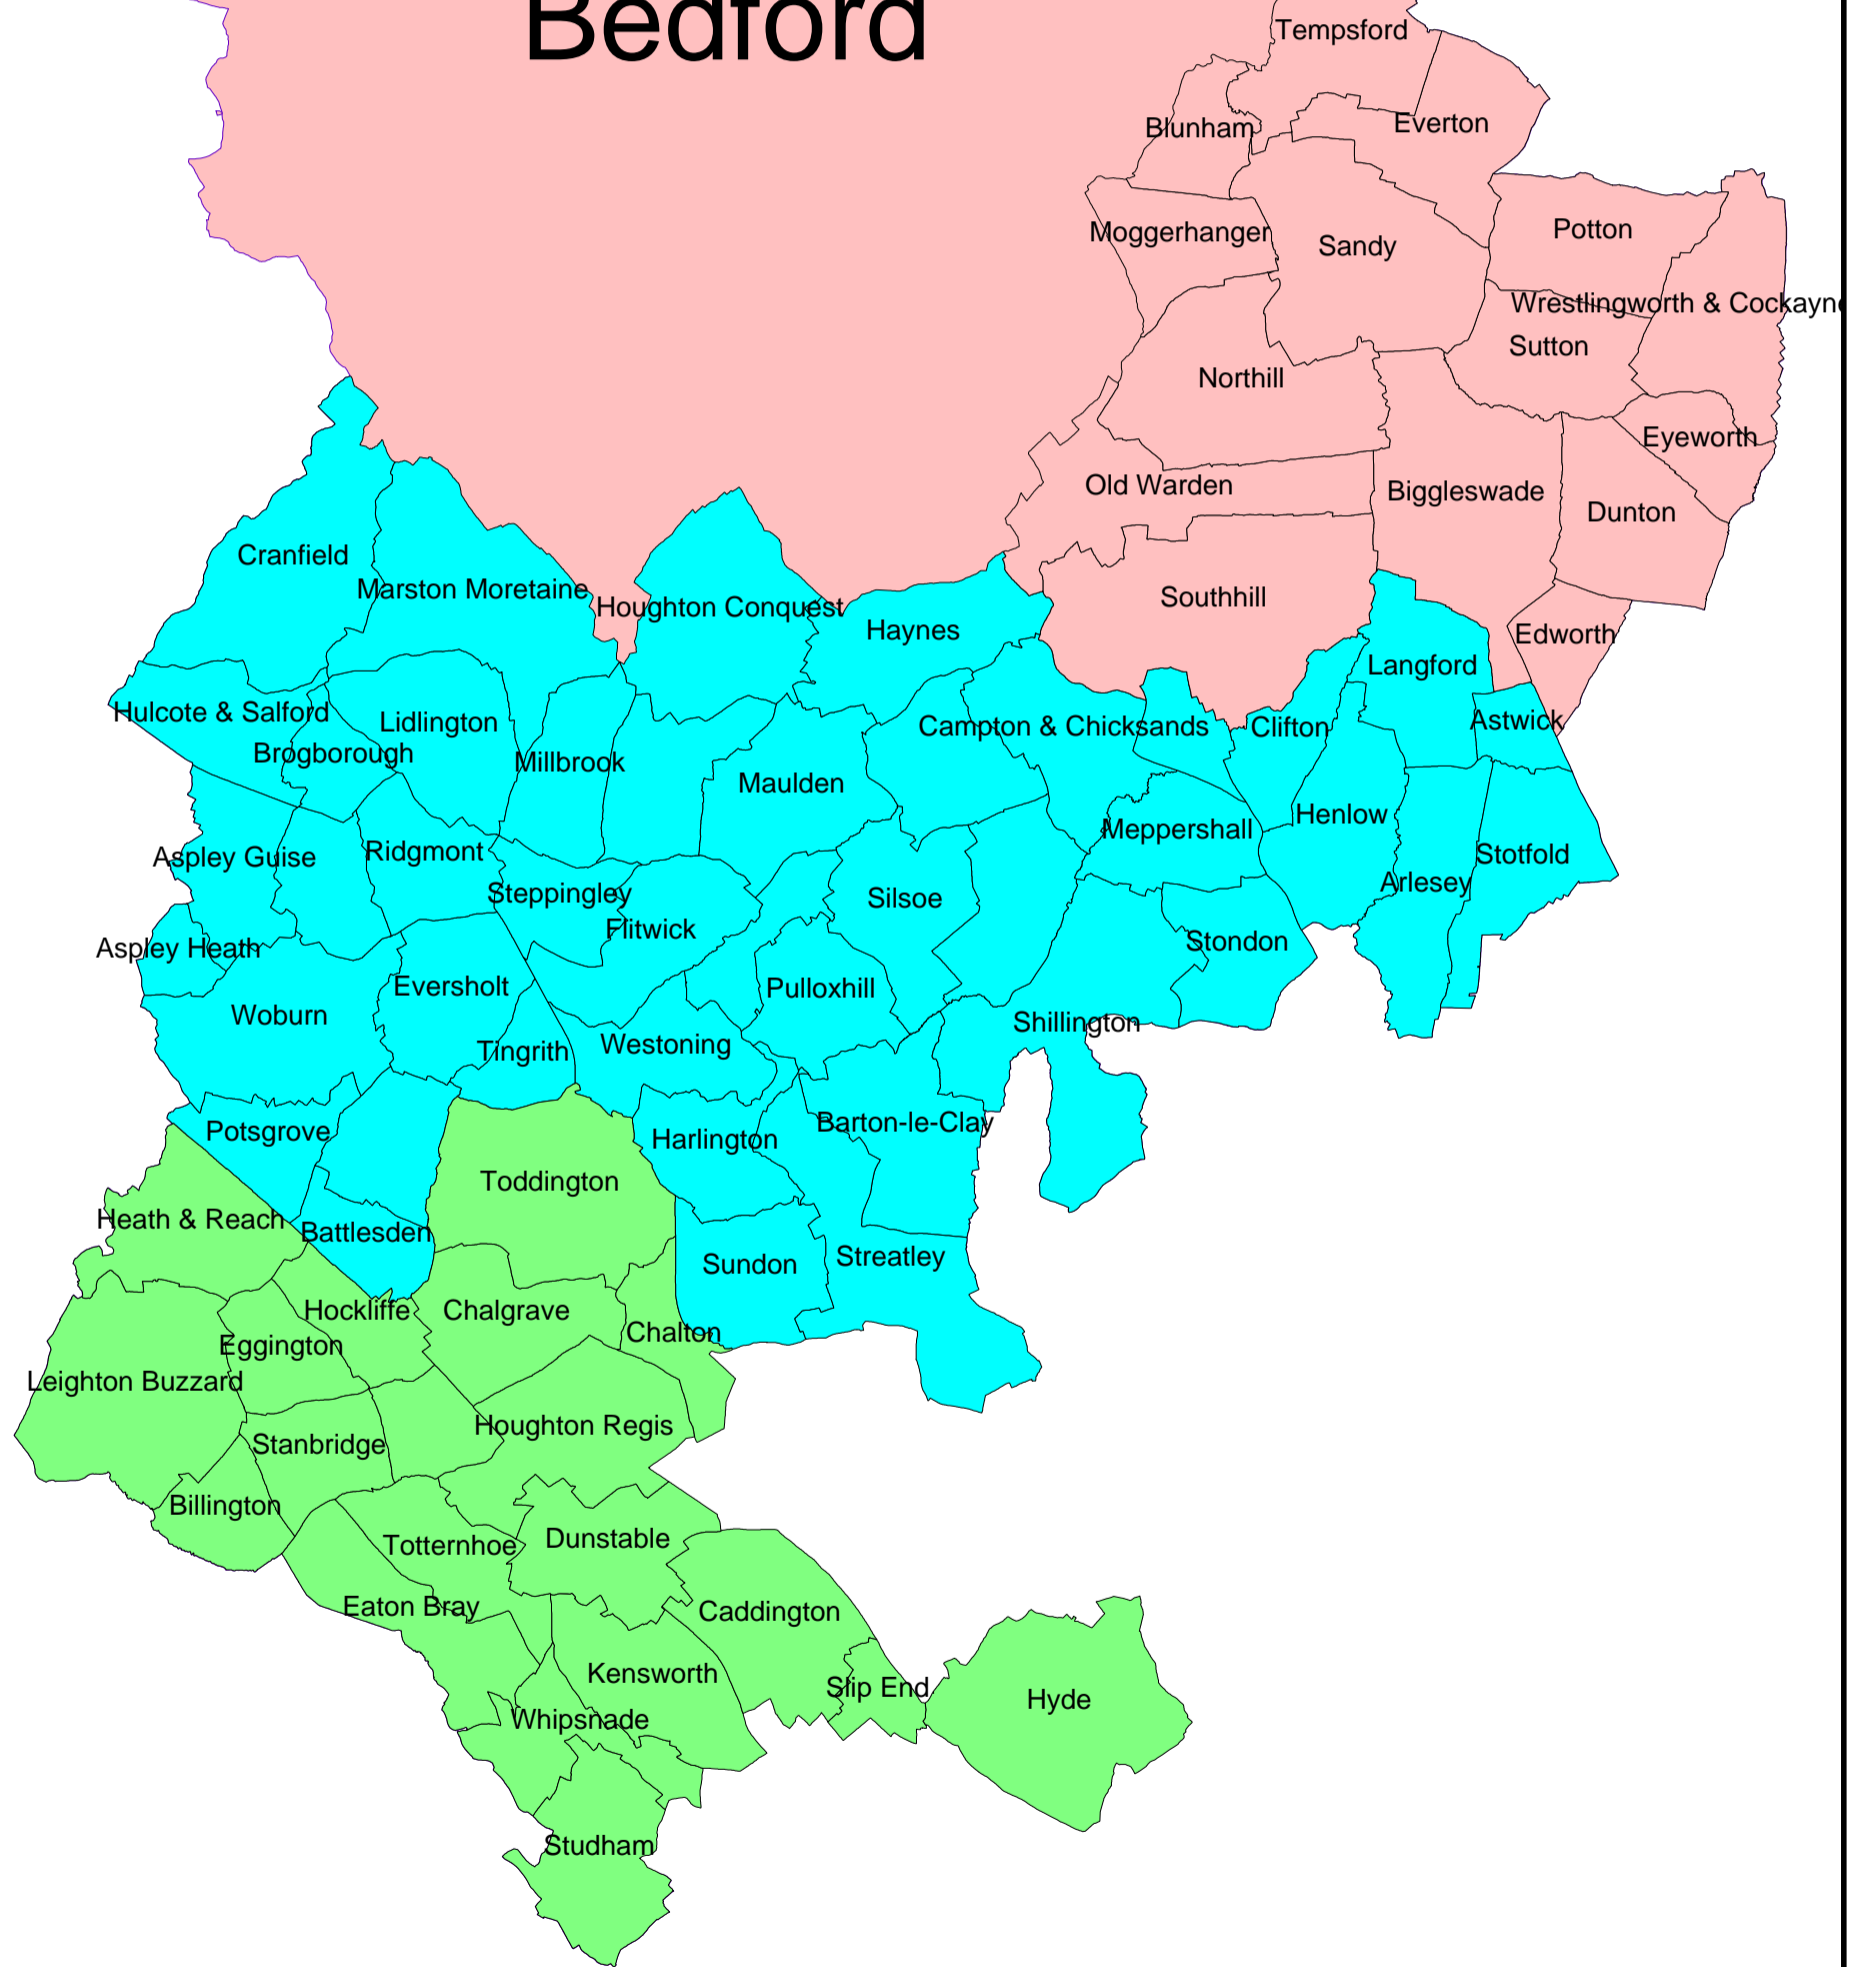

# Bedford

Date: 18 February 2011

Scale 1:170000

## Bedfordshire Divisions

- Mid
- North
- South

This map is based upon Ordnance Survey material with the permission of Ordnance Survey on behalf of the Controller of Her Majesty's Stationery Office © Crown Copyright. Unauthorised reproduction infringes Crown Copyright and may lead to prosecution or civil proceedings. Central Bedfordshire Council. Licence No. 100049029 (2011)